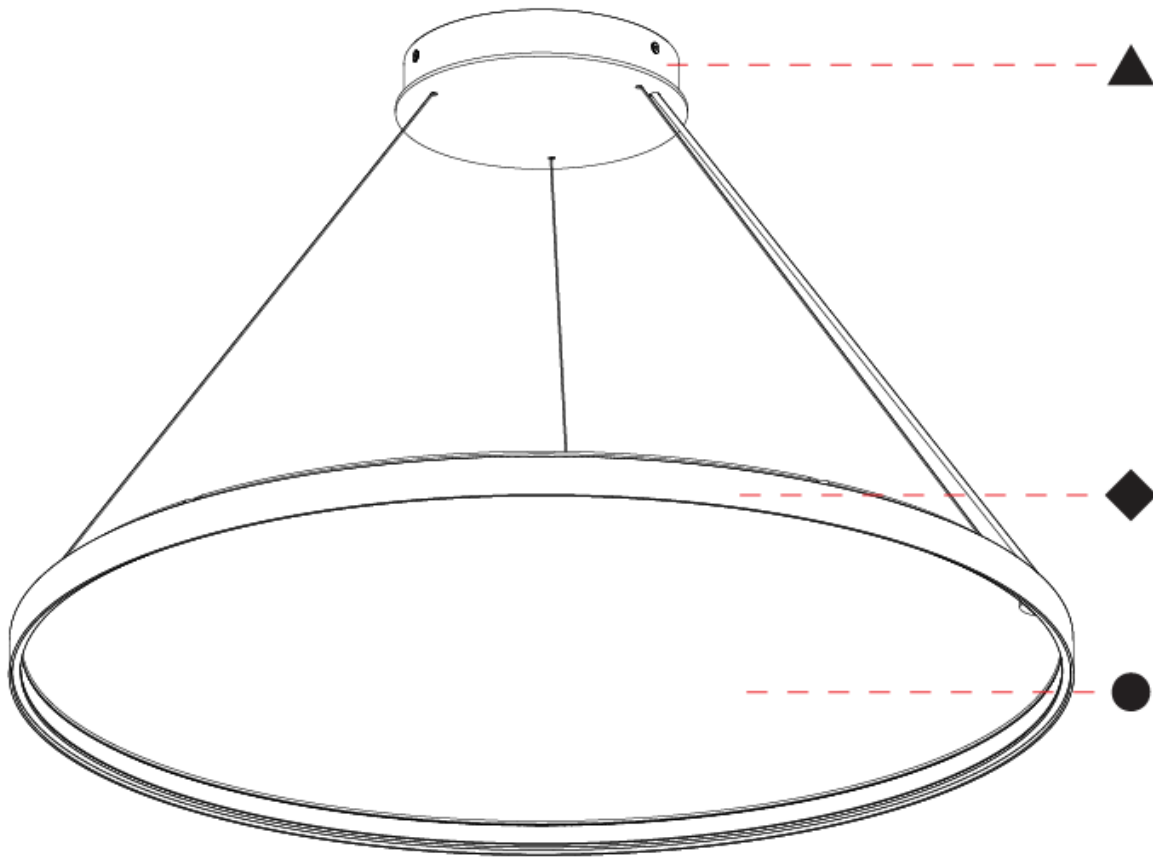

GLORIOUS SILHOUETTE ACOUSTIC SUSPENSION

A3001065-

PROJECT	_____
TYPE	_____
SPECIFIER	_____
QUANTITY	_____
DATE	_____

A