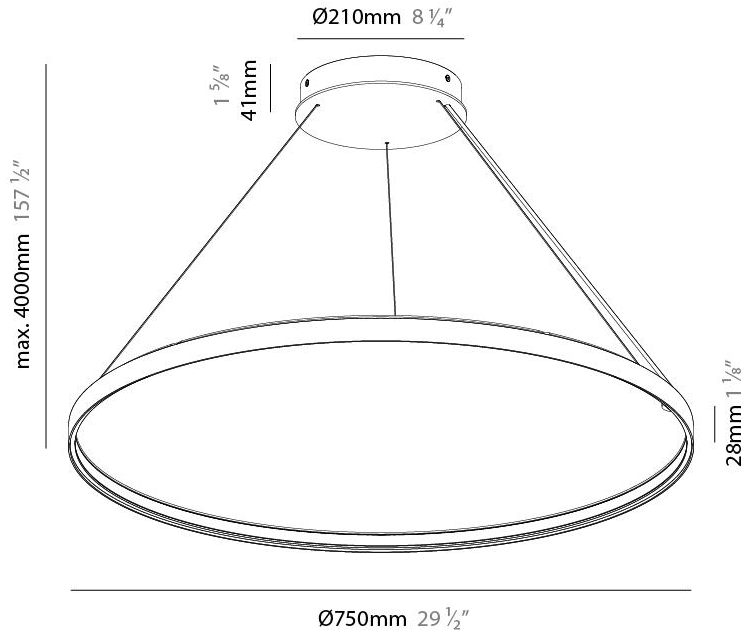

1. To build a product code in our configurator select the specify button on the base model # product page
2. To build a manual product code on this datasheet choose from the options listed below in blue font and add the suffix to the base model #

GENERAL

Series: Glorious Silhouette Acoustic
Partner: Prolicht
Division: Architectural
Installation: Suspension
Product Type: Acoustic
Mounting Location: Ceiling
Light Distribution: Direct

PHYSICAL

Shape: Round
Diameter (mm): 750
Diameter (in): 29 1/2
Height (mm): 28
Height (in): 1 1/8
Weight (kg): 2.7
Fixture Finish: SSR / BKV / CWI / CRY / HAB / UFT / ITA / RUA / FTG / MYG / LOD / PUS / FRO / FUP / KIA / POP / BLS / SPG / MEY / GOH / CHC / COM / ABZ / JAG / OBR / MOS / ROR
Acoustic Finish: SFW / CYW / SEE / SYN / MTS / PMB / TTN / CYB / STO / DPE / BES / SHB / ARE / ANE / VRD / CRF
Fixture Material: Aluminum
Primary Material: Acoustic

ELECTRICAL

Lamp Type: LED
Input Wattage (W): 13
Total Output Wattage (W): 28.2
Dimming: Non-Dimming / 0-10V Dimming / Phase Dimming / DALI Dimming / MATTER Dimming
Driver Included: Yes
Driver Location: Integrated
Driver Type: Constant Current - Universal
Driver Class: Class 2
Input Voltage (V): 120
Constant Current (MA): 1166mA

LED

Color Temperature (°K): 2700 / 3000
Max. Delivered Lumen (lm): 1429 / 1479
Nominal Lumen (lm): 2943 / 3083
CRI: >90 CRI
Lamp Life (hrs): 50000

OPTICAL

RATINGS AND CERTIFICATIONS

Certified By: Certified for North American Standards
IP rating: IP20